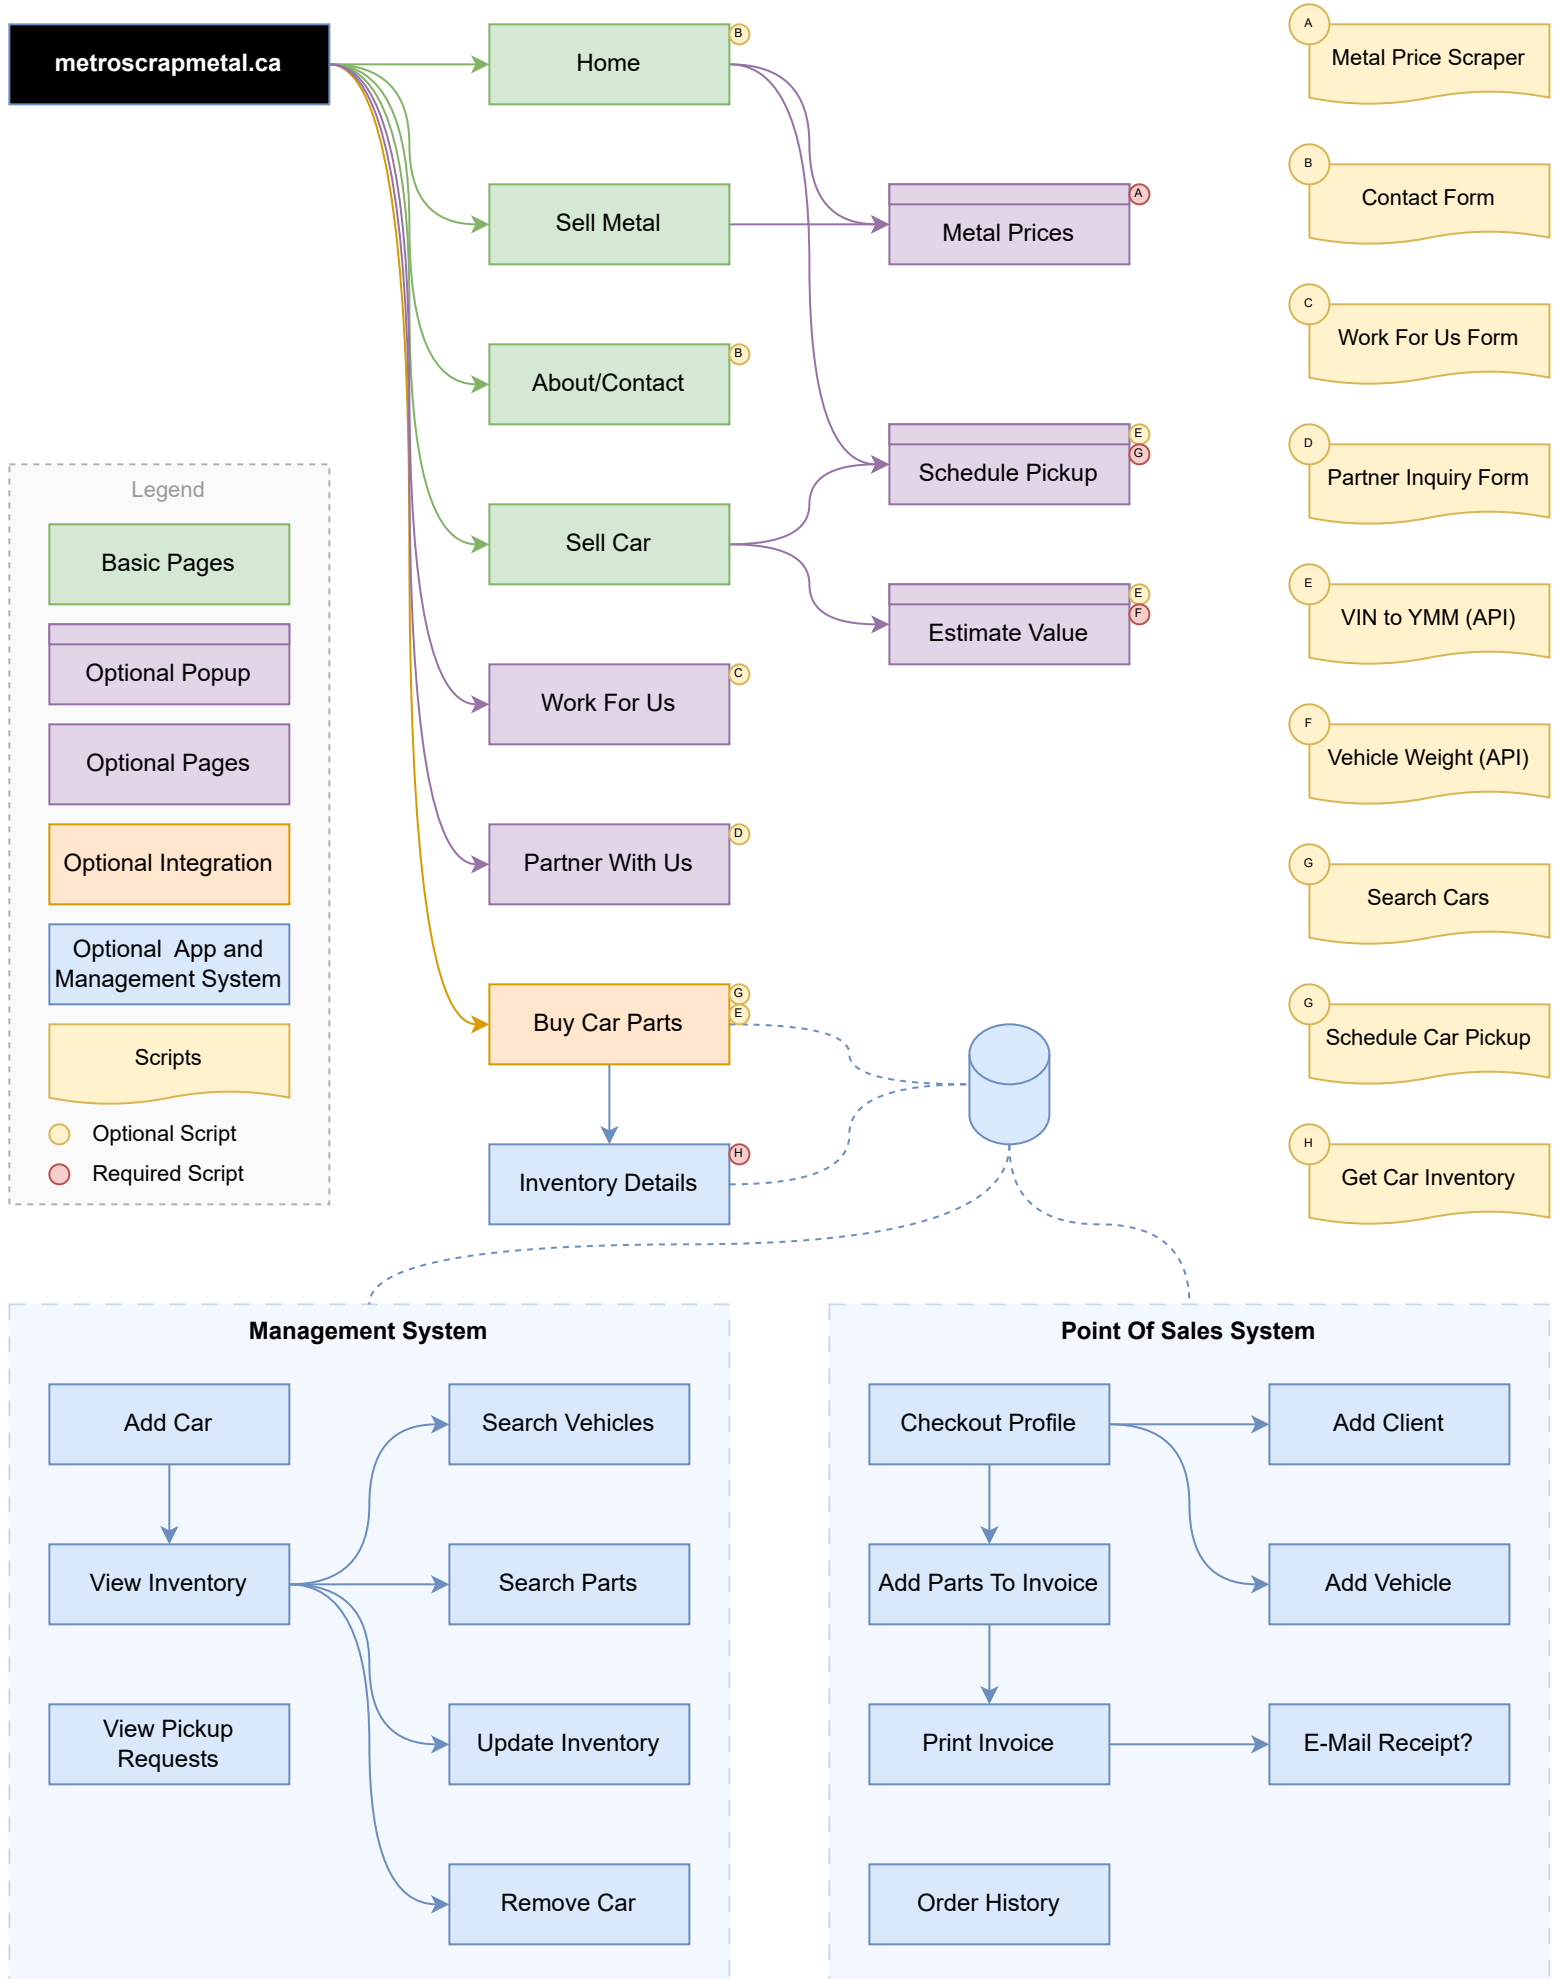

Website Proposal - Metro Scrap Metal

Legend

- Basic Pages (Green box)
- Optional Popup (Purple box)
- Optional Pages (Purple box)
- Optional Integration (Orange box)
- Optional App and Management System (Blue box)
- Scripts (Yellow box)
- Optional Script (Yellow circle)
- Required Script (Red circle)